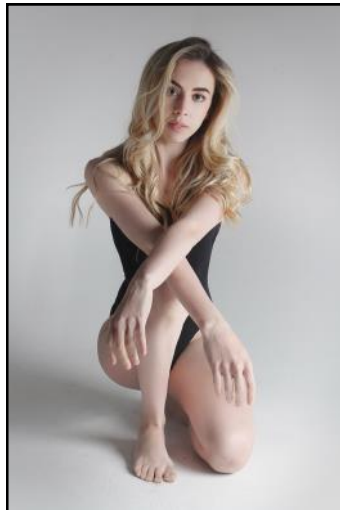

sofie anderson

HEIGHT: 5'10.5

WAIST: 25

CHEST: 33

HIPS: 32

DRESS SIZE: 8

SHOE: 6

HAIR COLOUR: BLONDE

HAIR LENGTH: LONG

EYE COLOUR: HAZEL

BUILD SLIM

HEADLINE
MODEL MANAGEMENT & CASTING AGENCY

WWW.HEADLINEMODELS.CO.UK
INFO@HEADLINEMODELS.CO.UK
0191 406 5305